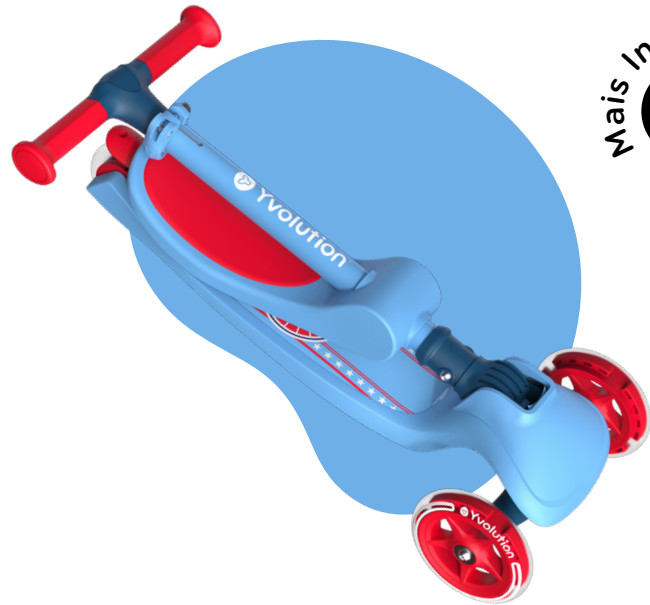

Yvolution™

glider
sky 2in1

come and join us!

#yvolutionfamily YVOLUTION.COM

Click Here
Instruction
Manual

Mais Informações
PT

2 Modes in 1

The Glider Sky 2in1 features 2 modes; Ride On mode will suit children from 24 months to 3 years and the Glider mode will suit kids from 3-8 years.

Adapts to Them

An adjustable handlebar allows the Glider Sky 2in1 to grow with them.

Light the Way

Self Powered LED lights in the wheels adds to the fun when gliding around!

Take it Anywhere

The Glider Sky 2in1 folds down for easy storage and transport.

Specifications

Description

The Yvolution Glider Sky 2in1 is all about joining your kids in their development and growth. For gaining confidence and balance, choose Mode 1, where they can sit and enjoy the ride. Are they ready to go? Fold or remove the seat and enjoy the Mode 2 for scooting around.

Our Glider Sky 2 in 1, from ride-on to Scooter, features a wide deck with extra grip for stability, adjustable handlebar height, LED wheels, and is suitable for kids from 3 to 8 years old.

With the Lean to Steer Technology, the Glider Sky 2in1 is super intuitive for your little ones, allowing them to improve their coordination and motor skills as they go.