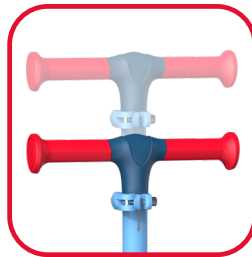

Yvolution™

glider
sky 2in1

come and join us!

#yvolutionfamily YVOLUTION.COM

Click Here
Instruction
Manual

Mais Informações
PT

2 Modes in 1

The Glider Sky 2in1 features 2 modes; Ride On mode will suit children from 24 months to 3 years and the Glider mode will suit kids from 3-8 years.

Adapts to Them

An adjustable handlebar allows the Glider Sky 2in1 to grow with them.

Light the Way

Self Powered LED lights in the wheels adds to the fun when gliding around!

Take it Anywhere

The Glider Sky 2in1 folds down for easy storage and transport.

Specifications

Description

The Yvolution Glider Sky 2in1 is all about joining your kids in their development and growth. For gaining confidence and balance, choose Mode 1, where they can sit and enjoy the ride. Are they ready to go? Fold or remove the seat and enjoy the Mode 2 for scooting around.

Our Glider Sky 2 in 1, from ride-on to Scooter, features a wide deck with extra grip for stability, adjustable handlebar height, LED wheels, and is suitable for kids from 3 to 8 years old.

With the Lean to Steer Technology, the Glider Sky 2in1 is super intuitive for your little ones, allowing them to improve their coordination and motor skills as they go.